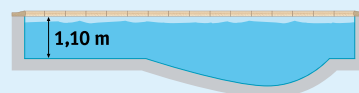

The deck stairs are functional and user-friendly too.

AESTHETICS & COMFORT

Pool bottom

Your choice will depend on what you intend to do with your pool.

The curved bottom with or without a safety ledge.

The curved bottom is the choice customers make most often because it consists of a shallow end and a deep end to suit every taste: a play area for kids and a swimming area for adults. The curved bottom must comply with a number of conditions.

The flat bottom

A flat bottom pool enables the entire family to enjoy the same area with the same depth.

The safety ledge

The safety ledge or perimeter curb is a ledge placed 1.10 m beneath the coping, offering definite comfort when moving around your pool, without getting in the way of diving or swimming. It is also a good place to rest or talk without getting tired! It is also a safety element for kids who are easily able to reach the edge of the pool.

The diving bottom

With a steep slope and deep end, the diving bottom is reminiscent of Olympic pools. It is particularly suitable for diving and sports swimming.

FLAT BOTTOM

FLAT BOTTOM
+ SAFETY LEDGE

CURVED BOTTOM

CURVED BOTTOM
+ SAFETY LEDGE

DIVING BOTTOM

DIVING BOTTOM
+ SAFETY LEDGE

DESIGN & AESTHETICS

Borders

Coping sections can be straight or curved, resting entirely on the walls of the pool to guarantee overall stability. They are absorbent and resist freezing. Grey Travertino and Champagne are unique designs.