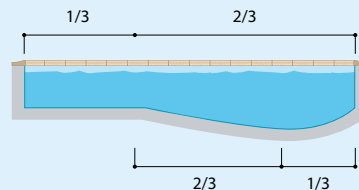

The deck stairs are functional and user-friendly too.

AESTHETICS & COMFORT

Pool bottom

Your choice will depend on what you intend to do with your pool.

The curved bottom with or without a safety ledge.

The curved bottom is the choice customers make most often because it consists of a shallow end and a deep end to suit every taste: a play area for kids and a swimming area for adults. The curved bottom must comply with a number of conditions.

The flat bottom

A flat bottom pool enables the entire family to enjoy the same area with the same depth.

The safety ledge

The safety ledge or perimeter curb is a ledge placed 1.10 m beneath the coping, offering definite comfort when moving around your pool, without getting in the way of diving or swimming. It is also a good place to rest or talk without getting tired! It is also a safety element for kids who are easily able to reach the edge of the pool.

The diving bottom

With a steep slope and deep end, the diving bottom is reminiscent of Olympic pools. It is particularly suitable for diving and sports swimming.

FLAT BOTTOM

FLAT BOTTOM
+ SAFETY LEDGE

CURVED BOTTOM

CURVED BOTTOM
+ SAFETY LEDGE

DIVING BOTTOM

DIVING BOTTOM
+ SAFETY LEDGE

DESIGN & AESTHETICS

Borders

Coping sections can be straight or curved, resting entirely on the walls of the pool to guarantee overall stability. They are absorbent and resist freezing. Grey Travertino and Champagne are unique designs.