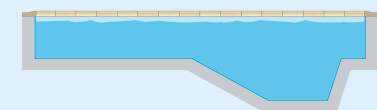

The deck stairs are functional and user-friendly too.

AESTHETICS & COMFORT

Pool bottom

Your choice will depend on what you intend to do with your pool.

The curved bottom with or without a safety ledge.

The curved bottom is the choice customers make most often because it consists of a shallow end and a deep end to suit every taste: a play area for kids and a swimming area for adults. The curved bottom must comply with a number of conditions.

The diving bottom

With a steep slope and deep end, the diving bottom is reminiscent of Olympic pools. It is particularly suitable for diving and sports swimming.

FLAT BOTTOM

FLAT BOTTOM
+ SAFETY LEDGE

CURVED BOTTOM

CURVED BOTTOM
+ SAFETY LEDGE

DIVING BOTTOM

DIVING BOTTOM
+ SAFETY LEDGE

DESIGN & AESTHETICS

Borders

Coping sections can be straight or curved, resting entirely on the walls of the pool to guarantee overall stability. They are absorbent and resist freezing. Grey Travertino and Champagne are unique designs.

You can also add a personal touch to your pool to make it unique, just like you.

AESTHETICS & COMFORT

Plain and printed liners

The liner is a flexible PVC envelope applied to the interior of the pool so that it is watertight. Under the pressure of the water alone, the liner clings tightly to the walls and bottom of the pool. Tough but soft to the touch, the liner gives that finishing touch to the aesthetics of your pool.