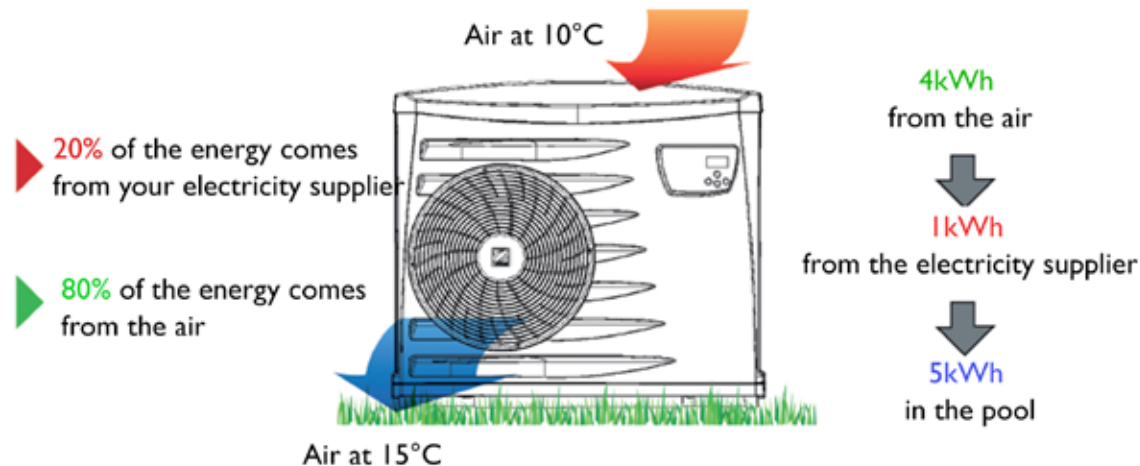

HEATING

ELYSEA²

To enjoy your pool for longer.

Because we know that using your outdoor pool more often and longer is something you care about, we propose Elysea². Thanks to this European made NF heat pump and its innovative design, we offer you the possibility of swimming twice as long with a single adjustment: the ideal temperature of your pool.

Probably the best quality/value for money ratio available, **MAGILINE** at your service!

With Elysea², forget about the constraints ; just think about water that is always warm. Elysea² offers you optimal performance whatever the temperature of the water or the size of your pool. Elysea² is better performing, more economical and therefore more ecological than a traditional exchanger.