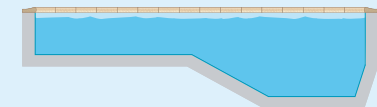

The deck stairs are functional and user-friendly too.

AESTHETICS & COMFORT

Pool bottom

Your choice will depend on what you intend to do with your pool.

The curved bottom with or without a safety ledge.

The curved bottom is the choice customers make most often because it consists of a shallow end and a deep end to suit every taste: a play area for kids and a swimming area for adults. The curved bottom must comply with a number of conditions.

The diving bottom

With a steep slope and deep end, the diving bottom is reminiscent of Olympic pools. It is particularly suitable for diving and sports swimming.

FLAT BOTTOM

FLAT BOTTOM
+ SAFETY LEDGE

CURVED BOTTOM

CURVED BOTTOM
+ SAFETY LEDGE

DIVING BOTTOM

DIVING BOTTOM
+ SAFETY LEDGE

DESIGN & AESTHETICS

Borders

Coping sections can be straight or curved, resting entirely on the walls of the pool to guarantee overall stability. They are absorbent and resist freezing. Grey Travertino and Champagne are unique designs.

You can also add a personal touch to your pool to make it unique, just like you.

AESTHETICS & COMFORT

Plain and printed liners

The liner is a flexible PVC envelope applied to the interior of the pool so that it is watertight. Under the pressure of the water alone, the liner clings tightly to the walls and bottom of the pool. Tough but soft to the touch, the liner gives that finishing touch to the aesthetics of your pool.