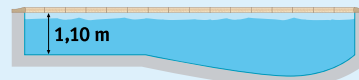

The deck stairs are functional and user-friendly too.

AESTHETICS & COMFORT

Pool bottom

Your choice will depend on what you intend to do with your pool.

The curved bottom with or without a safety ledge.

The curved bottom is the choice customers make most often because it consists of a shallow end and a deep end to suit every taste: a play area for kids and a swimming area for adults. The curved bottom must comply with a number of conditions.

The flat bottom

A flat bottom pool enables the entire family to enjoy the same area with the same depth.

The safety ledge

The safety ledge or perimeter curb is a ledge placed 1.10 m beneath the coping, offering definite comfort when moving around your pool, without getting in the way of diving or swimming. It is also a good place to rest or talk without getting tired! It is also a safety element for kids who are easily able to reach the edge of the pool.

The diving bottom

With a steep slope and deep end, the diving bottom is reminiscent of Olympic pools. It is particularly suitable for diving and sports swimming.

FLAT BOTTOM

FLAT BOTTOM
+ SAFETY LEDGE

CURVED BOTTOM

CURVED BOTTOM
+ SAFETY LEDGE

DIVING BOTTOM

DIVING BOTTOM
+ SAFETY LEDGE

DESIGN & AESTHETICS

Borders

Coping sections can be straight or curved, resting entirely on the walls of the pool to guarantee overall stability. They are absorbent and resist freezing. Grey Travertino and Champagne are unique designs.