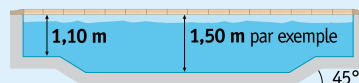

The deck stairs are functional and user-friendly too.

AESTHETICS & COMFORT

Pool bottom

Your choice will depend on what you intend to do with your pool.

The curved bottom with or without a safety ledge.

The curved bottom is the choice customers make most often because it consists of a shallow end and a deep end to suit every taste: a play area for kids and a swimming area for adults. The curved bottom must comply with a number of conditions.

The flat bottom

A flat bottom pool enables the entire family to enjoy the same area with the same depth.

The safety ledge

The safety ledge or perimeter curb is a ledge placed 1.10 m beneath the coping, offering definite comfort when moving around your pool, without getting in the way of diving or swimming. It is also a good place to rest or talk without getting tired! It is also a safety element for kids who are easily able to reach the edge of the pool.

The diving bottom

With a steep slope and deep end, the diving bottom is reminiscent of Olympic pools. It is particularly suitable for diving and sports swimming.

FLAT BOTTOM

FLAT BOTTOM
+ SAFETY LEDGE

CURVED BOTTOM