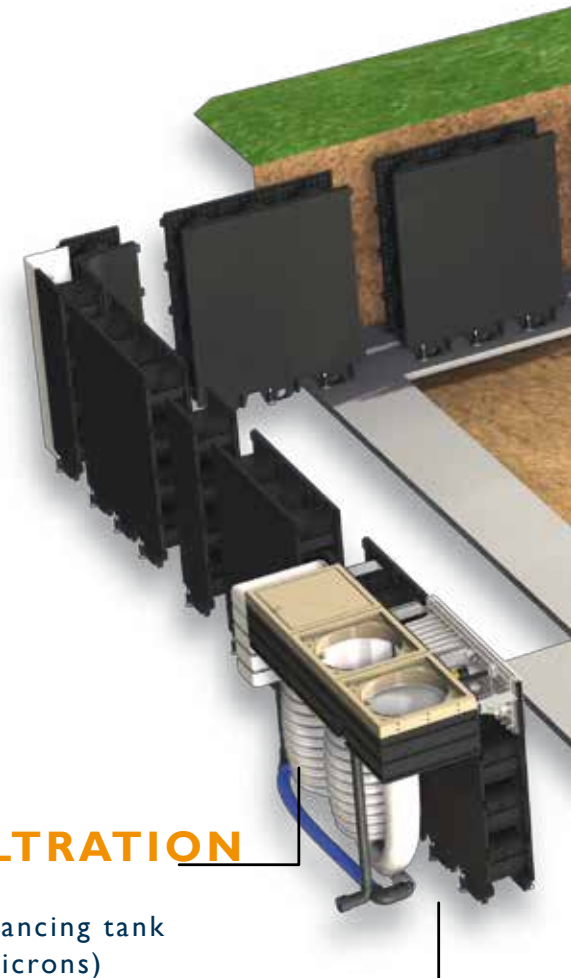

«A unique and patented structure!»

ECOLOGY

- Acoustic comfort.
- No dumping of waste water after filtration

FX LINE FILTRATION

- Simplicity of use
- No plant room and no balancing tank
- Crystal-clear water (15 microns)